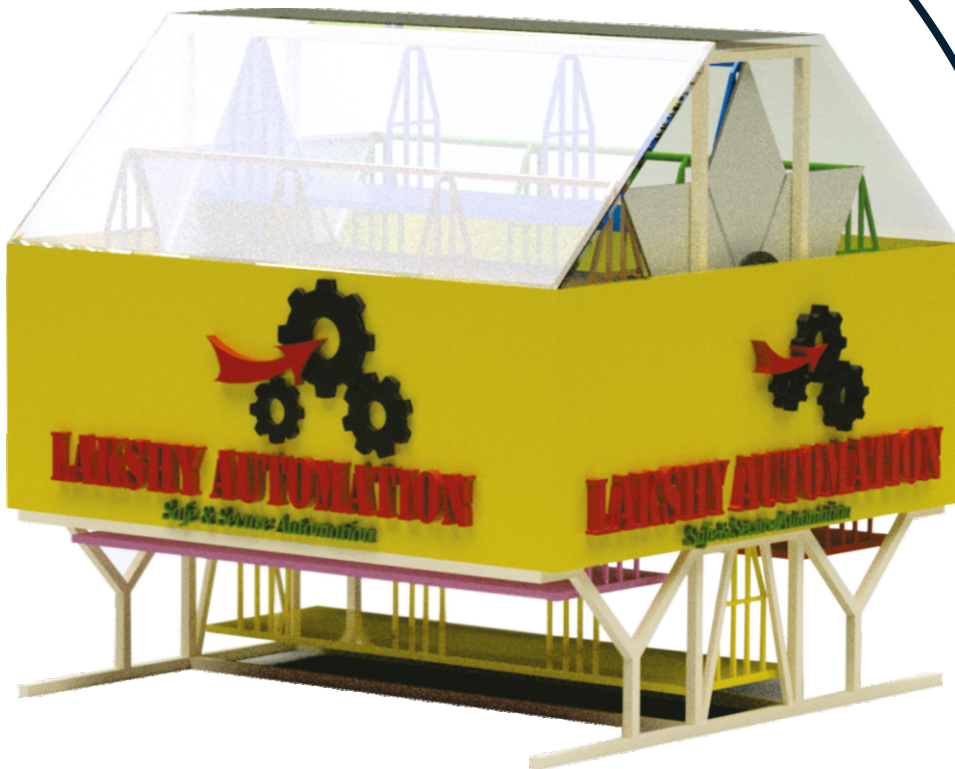

○ **ROBOTICS**

○ **SIEMENS SUPPPORT**

- **CNC MACHINE SUPPORT**
- **WARE HOUSE MANAGEMENT**
- **SIEMENS MACHINE SUPPORT**
- **PLANT AUTOMATION**
- **PROJECTWORK AUTOMATION**

SMART TOUCH SWITCH SERIES

COMPLETE

FEATHER TOUCH SWITCH SOLUTION

PROVIDER

2022

- 8 MODULE WITH WIFI
- 6 MODULE WITH WIFI
- 4 MODULE
- 2 MODULE
- 8 MODULE WITH FAN RAGULATOR
- 6 MODULE WITH FAN RAGULATOR

SPACE FOR 54 BIKES
LXDXH=24X24X22 FEET

BIKE PARKING SYSTEM

BPS REQUIRED SPACE=605 SQFT

ACTUAL REQUIRED SPACE=1638 SQFT

INDIA'S 1ST BIKE PARKING SYSTEM MANUFACTURING COMPANY

3 TIMES LAND SAVING IDEA

AGRICULTURE

- HBS TECHNOLOGY
- DEEP WATER STICK
- LIFE TREE COVER
- AGRICULTURE NBIOT
- WATER IRRIGATION
WI-FI SOLUTION
- AGRICULTURE AUTOMATION
- COMPELETE AGRICULTURE
SOLUTION